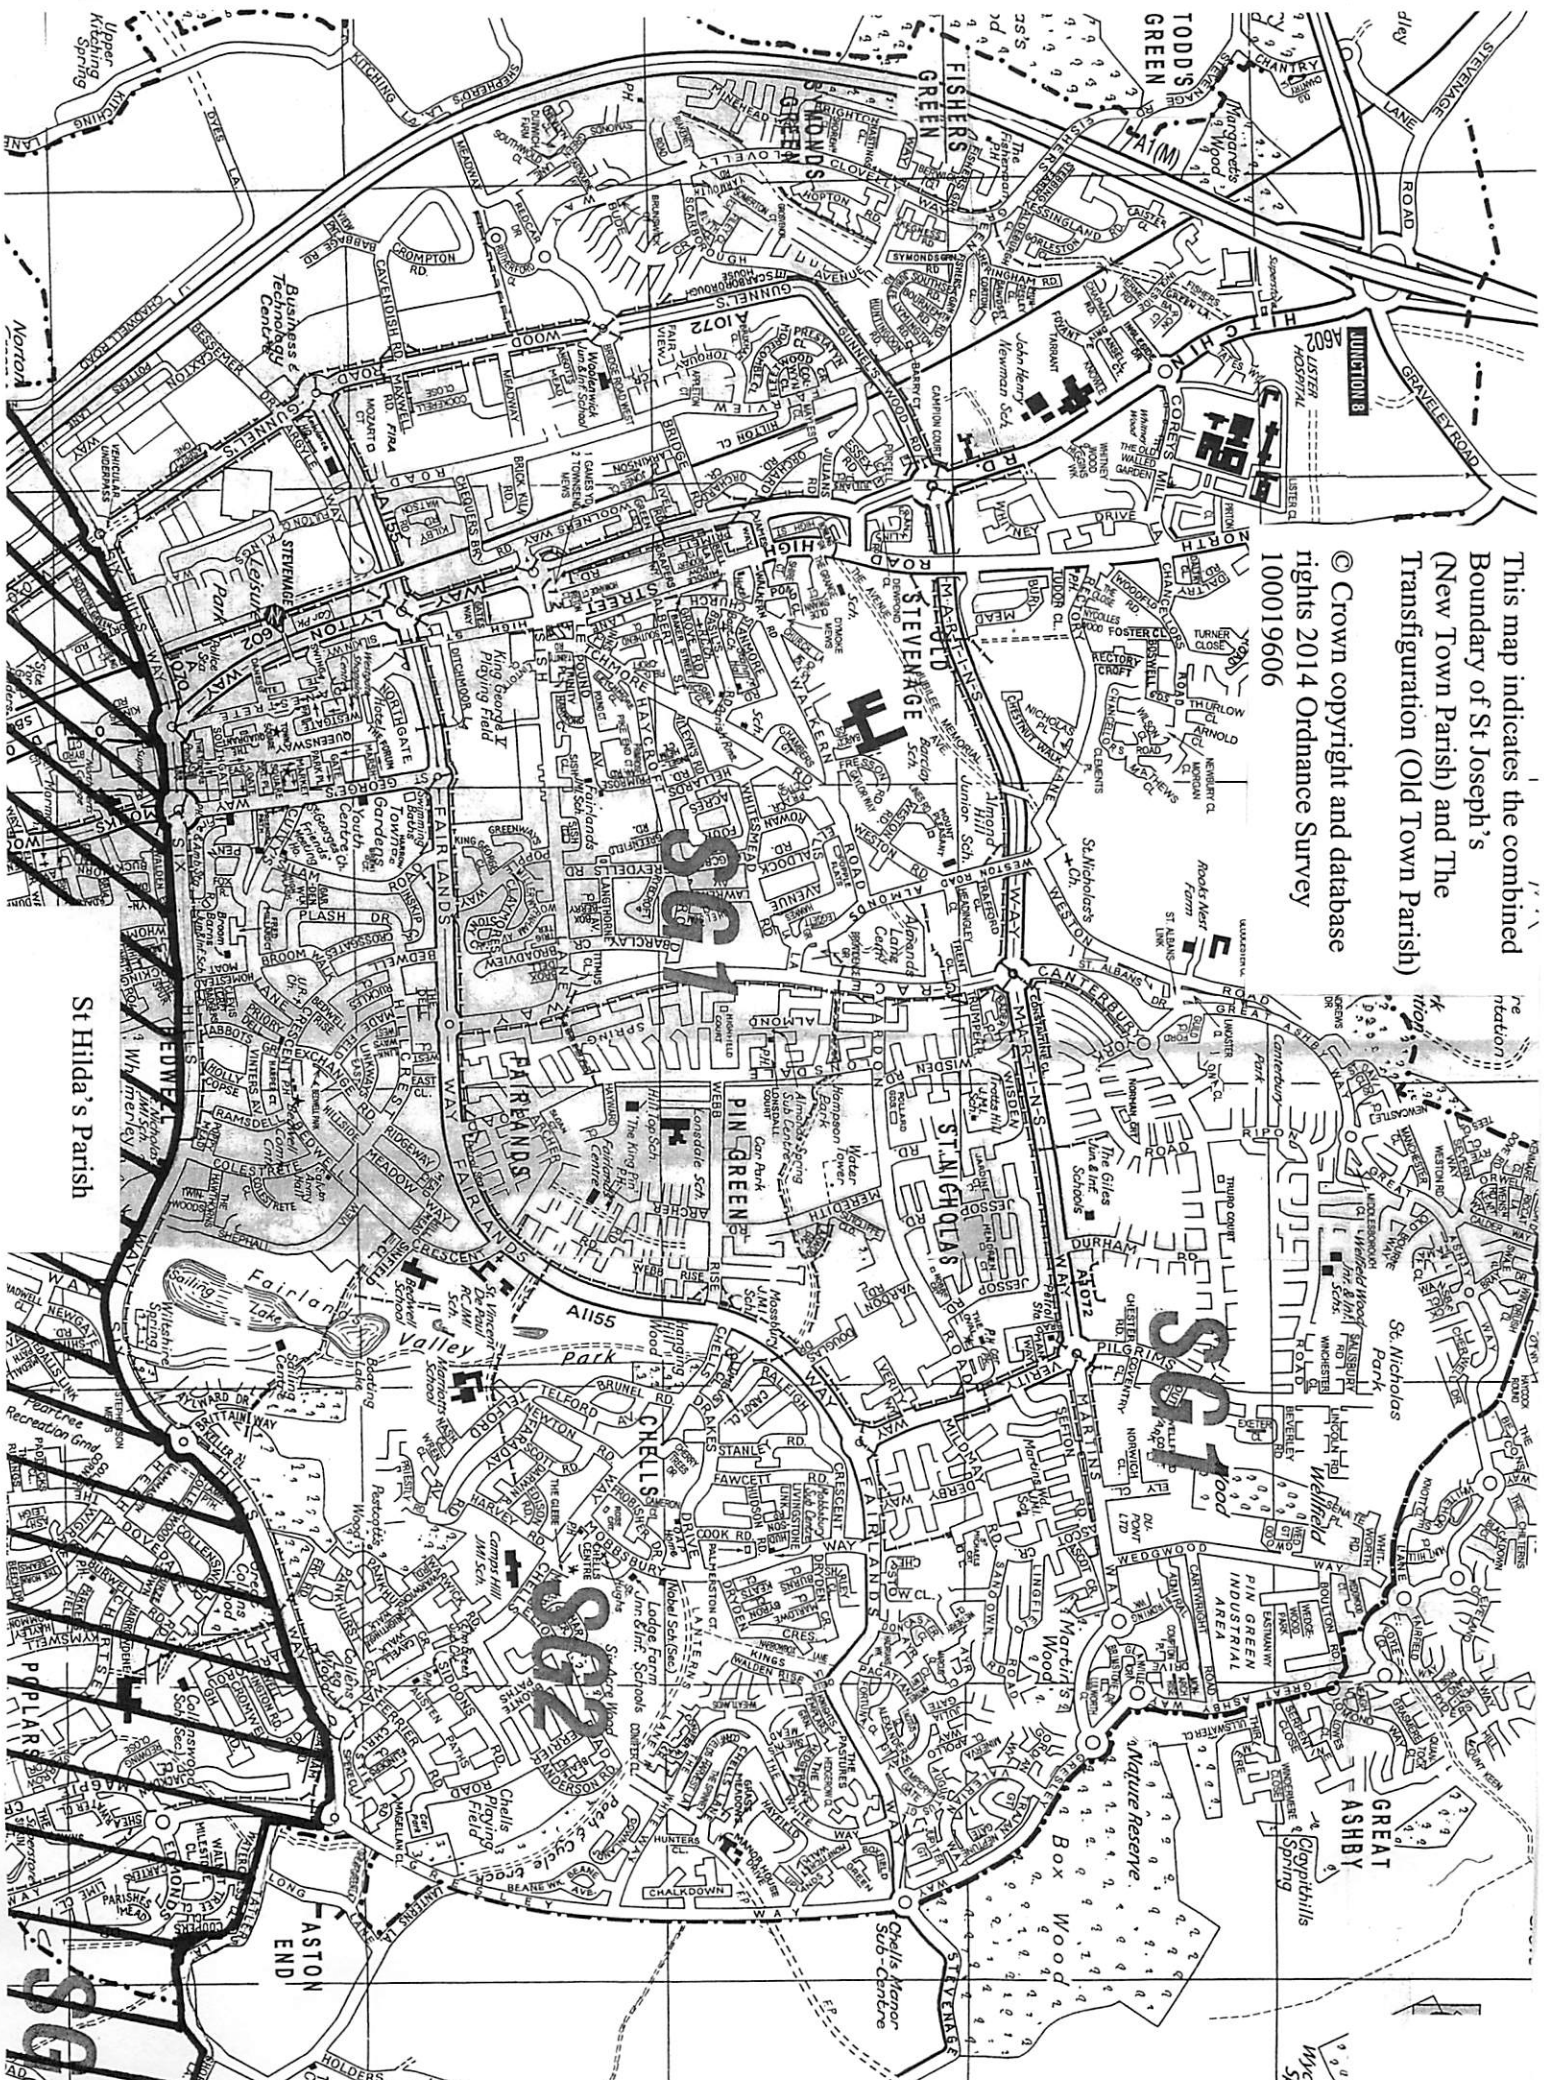

This map indicates the combined
Boundary of St Joseph's
(New Town Parish) and The
Transfiguration (Old Town Parish)

© Crown copyright and database
rights 2014 Ordnance Survey
100019606

St Hilda's Parish

ASTON
END

Myth
52